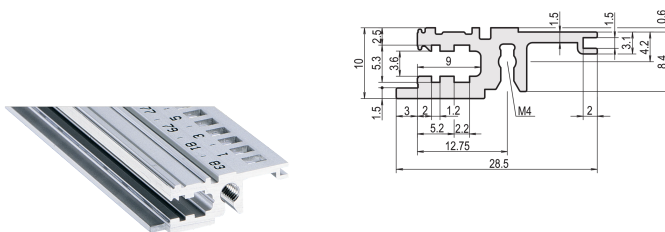

# Horizontal Rail, Front, Type L-KD, Light, Short Lip, 20 HP

## KATALOGNUMMER

**34560-120**

Combinations of horizontal rails and side panels

	Standard rail	Standard rail with short lip	Standard rail with short lip and rounded edge	Standard rail with rounded edge
Standard rail	-	+	+	+
Standard rail with short lip	+	+	+	+
Standard rail with short lip and rounded edge	+	+	-	-
Standard rail with rounded edge	+	+	-	-

Legend: + can be combined, - combination not recommended

The horizontal rail with a short lip makes a clean design to the assembled front panel.