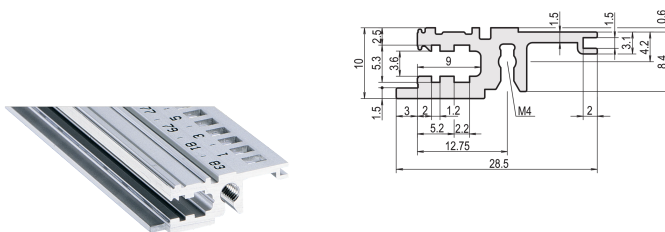

Horizontal Rail, Front, Type L-KD, Light, Short Lip, 84 HP

KATALOGNUMMER

34560-184

Combinations of horizontal rails and side panels

„+“ can be combined, „-“ combination not recommended

	Standard rail	Standard rail with short lip	Standard rail with short lip and rounded edge	Standard rail with rounded edge
Standard rail	-	+	+	+
Standard rail with short lip	+	+	+	+
Standard rail with short lip and rounded edge	+	+	+	+
Standard rail with rounded edge	+	+	-	-

Side panel options: Light 1, Dark 2, Heavy 3, Edge 4

The horizontal rail with a short lip makes a clean design to the assembled front panel.

CERTIFICERINGER

FUNKTIONER

Standard rail at the front

Installation at top and bottom

Short lip (L-KD)

< 28 HP not to print

Aluminum extrusion, anodized finish, conductive contact surface

PRODUKTEGENSKABER

Rack Width: 84HP

Pakke mængde: 1

Finish: Anodized

Length: 431.8mm

Materiale: Aluminium

Produktfamilie: EuropacPRO; RatiopacPRO; RatiopacPRO AIR; CompacPRO; PropacPRO

Product Type: Horizontal Rail

Type: Light, KD

Works With: Subracks; Cases

Gross Weight: 0.128kg

YDERLIGERE PRODUKTOPLYSNINGER