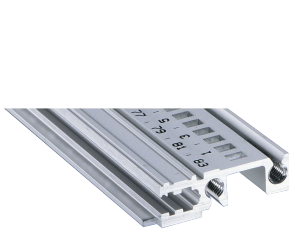

# Horizontal Rail Front, Type H-KD, Heavy, Short Lip, 20 HP

## KATALOGNUMMER

**34560-220**

Combinations of horizontal rails and side panels

		Combinations of horizontal rails and side panels			
		"4" can be combined		"2" combination not recommended	
RatiopacPRO	Standard 4"	-	+	+	+
	Standard 2"	+	+	+	+
EuropacPRO	Standard 4" Light	+	+	-	-
	Standard 2"	+	+	-	-
Side panel		Light 4"	Standard 2"	Heavy 2"	Rugged 2"

Aluminum extrusion horizontal rail of the type H-KD (H-KD = Heavy, Short Lip) with a anodized surface and conductive contact surface. Printed HP markings for a quick optical positioning of the guide rails. Suitable for RatiopacPRO/-AIR and EuropacPRO/-rugged).

## FUNKTIONER

Installation at top and bottom

Short lip (H-KD)

Aluminum extrusion, anodized finish, conductive contact surface