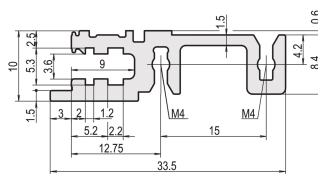

## KATALOGNUMMER

**34560-220**

Combinations of horizontal rails and side panels

		Combinations of horizontal rails and side panels			
		"4" can be combined		"2" combination not recommended	
RatiopacPRO	Standard 4"	-	+	+	+
	Standard 2"	+	+	+	+
EuropacPRO	Standard 4" Light	+	+	-	-
	Standard 2"	+	+	-	-
Side panel		Light 4"	Standard 2"	Heavy 2"	Rugged 2"