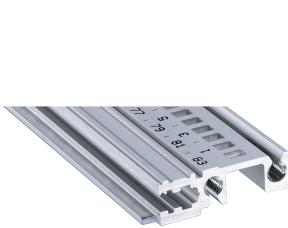

Horizontal Rail Front, Type H-KD, Heavy, Short Lip, 40 HP

KATALOGNUMMER

34560-240

Combinations of horizontal rails and side panels

		"4" can be combined		"2" combination not recommended	
RatiopacPRO	Standard 4" rail	-	+	+	+
	Standard 2" rail	+	+	+	+
EuropacPRO	Standard 4" rail	+	+	-	-
	Standard 2" rail	+	+	-	-
		Light 4"	Standard 2"	Heavy 2"	Rugged 2"

Aluminum extrusion horizontal rail of the type H-KD (H-KD = Heavy, Short Lip) with a anodized surface and conductive contact surface. Printed HP markings for a quick optical positioning of the guide rails. Suitable for RatiopacPRO/-AIR and EuropacPRO/-rugged).

CERTIFICERINGER

FUNKTIONER

Installation at top and bottom

Short lip (H-KD)

Aluminum extrusion, anodized finish, conductive contact surface

PRODUKTEGENSKABER

Rack Width: 40HP

Pakke mængde: 1

Finish: Anodized

Length: 208.28mm

Materiale: Aluminium

Produktfamilie: EuropacPRO; RatiopacPRO; RatiopacPRO AIR; CompacPRO; PropacPRO

Product Type: Horizontal Rail

Type: Heavy, KD

Works With: Subracks; Cases