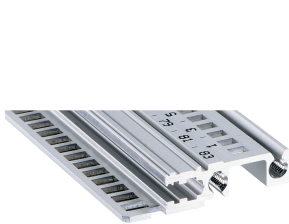

Horizontal Rail, Front, Type H-LD, Heavy, Long Lip, for IEEE Application, 1000 mm

KATALOGNUMMER

34560-301

Combinations of horizontal rails and side panels

	Side panel 1	Side panel 2	Side panel 3	Side panel 4
Horizontal rail 1	-	+	+	+
Horizontal rail 2	+	+	+	+
Horizontal rail 3	+	+	-	-
Horizontal rail 4	Light 1	Fluorescent 2	Heavy 3	Edgecut 4

Legend: "+" can be combined, "-" combination not recommended, "X" not recommended, "Y" not recommended.

The horizontal rail with a long lip enables the use of IEEE insertion / extraction handles.

CERTIFICERINGER

FUNKTIONER

For plug-in units with IEEE handle

Long lip (H-LD)

Installation at top and bottom

For CPCI and VME64x systems

Aluminum extrusion, anodized finish, conductive contact surface

PRODUKTEGENSKABER

Rack Width: 195HP

Pakke mængde: 1

Finish: Anodized

Length: 1000mm

Materiale: Aluminium

Produktfamilie: EuropacPRO; RatiopacPRO; RatiopacPRO AIR; CompacPRO; PropacPRO

Product Type: Horizontal Rail

Type: Heavy, LD

Works With: Subracks; Cases