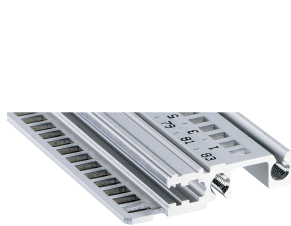

Horizontal Rail, Front, Type H-LD, Heavy, Long Lip, for IEEE Application, 20 HP

KATALOGNUMMER

34560-320

Combinations of horizontal rails and side panels

	Side panel 1	Side panel 2	Side panel 3	Side panel 4
Horizontal rail 1	-	+	+	+
Horizontal rail 2	+	+	+	+
Horizontal rail 3	+	+	-	-
Horizontal rail 4	Light 1	Dark 1	Heavy 1	Edge 1

Legend: "+" can be combined, "-" combination not recommended, "+" indicates not required.

The horizontal rail with a long lip enables the use of IEEE insertion / extraction handles.

CERTIFICERINGER

FUNKTIONER

For plug-in units with IEEE handle

Long lip (H-LD)

Installation at top and bottom

For CPCI and VME64x systems

Aluminum extrusion, anodized finish, conductive contact surface

PRODUKTEGENSKABER

Rack Width: 20HP

Pakke mængde: 1

Finish: Anodized

Length: 106.68mm

Materiale: Aluminium

Produktfamilie: EuropacPRO; RatiopacPRO; RatiopacPRO AIR; CompacPRO; PropacPRO

Product Type: Horizontal Rail

Type: Heavy, LD

Works With: Subracks; Cases