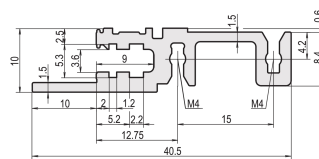

Horizontal Rail, Front, Type H-LD, Heavy, Long Lip, for IEEE Application, 20 HP

KATALOGNUMMER

34560-320

Combinations of horizontal rails and side panels

	Side panel 1	Side panel 2	Side panel 3	Side panel 4
Horizontal rail 1	-	+	+	+
Horizontal rail 2	+	+	+	+
Horizontal rail 3	+	+	-	-
Horizontal rail 4	Light 1	Dark 1	Heavy 1	Edge 1

Legend: "+" can be combined, "-" combination not recommended, "+" indicates not required.

The horizontal rail with a long lip enables the use of IEEE insertion / extraction handles.

CERTIFICERINGER

FUNKTIONER

For plug-in units with IEEE handle

Long lip (H-LD)

Installation at top and bottom

For CPCI and VME64x systems

Aluminum extrusion, anodized finish, conductive contact surface

PRODUKTEGENSKABER

Rack Width: 20HP