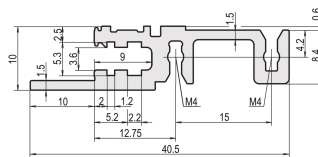

Horizontal Rail, Front, Type H-LD, Heavy, Long Lip, for IEEE Application, 28 HP

KATALOGNUMMER

34560-328

Combinations of horizontal rails and side panels

	Side panel 1	Side panel 2	Side panel 3	Side panel 4
Horizontal rail 1	-	+	+	+
Horizontal rail 2	+	+	+	+
Horizontal rail 3	+	+	-	-
Horizontal rail 4	Light 1	Fluorescent 2	Heavy 3	Edge 4

Legend: "+" can be combined, "-" combination not recommended, "X" not recommended.

The horizontal rail with a long lip enables the use of IEEE insertion / extraction handles.

CERTIFICERINGER

FUNKTIONER

For plug-in units with IEEE handle

Long lip (H-LD)

Installation at top and bottom

For CPCI and VME64x systems

Aluminum extrusion, anodized finish, conductive contact surface

PRODUKTEGENSKABER

Rack Width: 28HP

Pakke mængde: 1

Finish: Anodized

Length: 147.32mm

Materiale: Aluminium

Produktfamilie: EuropacPRO; RatiopacPRO; RatiopacPRO AIR; CompacPRO; PropacPRO

Product Type: Horizontal Rail

Type: Heavy, LD

Works With: Subracks; Cases

YDERLIGERE PRODUKTOPLYSNINGER