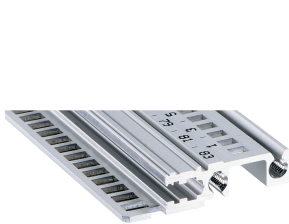

Horizontal Rail, Front, Type H-LD, Heavy, Long Lip, for IEEE Application, 28 HP

KATALOGNUMMER

34560-328

Combinations of horizontal rails and side panels

	Side panel 1	Side panel 2	Side panel 3	Side panel 4
Horizontal rail 1	-	+	+	+
Horizontal rail 2	+	+	+	+
Horizontal rail 3	+	+	-	-
Horizontal rail 4	Light 1	Fluorescent 2	Heavy 3	Edge 4

Legend: "+" can be combined, "-" combination not recommended, "X" not recommended.

The horizontal rail with a long lip enables the use of IEEE insertion / extraction handles.

CERTIFICERINGER

FUNKTIONER

For plug-in units with IEEE handle

Long lip (H-LD)

Installation at top and bottom

For CPCI and VME64x systems

Aluminum extrusion, anodized finish, conductive contact surface

PRODUKTEGENSKABER

Rack Width: 28HP

Pakke mængde: 1

Finish: Anodized

Length: 147.32mm

Materiale: Aluminium

Produktfamilie: EuropacPRO; RatiopacPRO; RatiopacPRO AIR; CompacPRO; PropacPRO

Product Type: Horizontal Rail

Type: Heavy, LD

Works With: Subracks; Cases

YDERLIGERE PRODUKTOPLYSNINGER