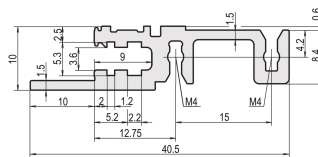

# Horizontal Rail, Front, Type H-LD, Heavy, Long Lip, for IEEE Application, 40 HP

## KATALOGNUMMER

**34560-340**

Combinations of horizontal rails and side panels

	Side panel 1	Side panel 2	Side panel 3	Side panel 4
Horizontal rail 1	-	+	+	+
Horizontal rail 2	+	+	+	+
Horizontal rail 3	+	+	-	-
Horizontal rail 4	Light 1	Dark 2	Heavy 3	Edge 4

Legend: + can be combined, - combination not recommended, + not recommended

The horizontal rail with a long lip enables the use of IEEE insertion / extraction handles.