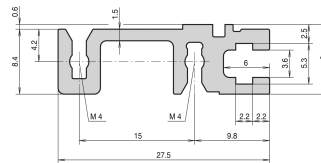

Horizontal Rail, Rear, Type H-ST, Heavy, Standard, 20 HP

KATALOGNUMMER

34560-520

Combinations of horizontal rails and side panels

	„+“ = can be combined	„-“ = combination not recommended		
Horizontal rail	-	+	+	+
Horizontal rail	+	+	+	+
Horizontal rail	+	+	-	-
Side panel	Light 1.0	Medium 1.0	Heavy 1.0	Super 1.0

The horizontal rail, type ST enables the isolated assembly of a backplane. The isolation is done by an insulation strip.

CERTIFICERINGER

FUNKTIONER

For indirect backplane mounting with insulation strip

Standard where mechanical demands are high (H-ST)

Mounting top and bottom

< 28 HP not printed

Aluminum extrusion, anodized finish, conductive contact surface, with HP markings

PRODUKTEGENSKABER

Rack Width: 20HP

Pakke mængde: 1

Finish: Anodized

Length: 106.68mm