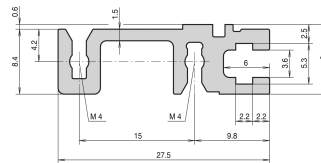

## KATALOGNUMMER

**34560-528**

Combinations of horizontal rails and side panels

|                 | „H“ - can be combined | „ST“ - combination not recommended | „ST“ - combination not recommended | „ST“ - combination not recommended |
|-----------------|-----------------------|------------------------------------|------------------------------------|------------------------------------|
| Horizontal rail | -                     | +                                  | +                                  | +                                  |
| Horizontal rail | +                     | +                                  | +                                  | +                                  |
| Horizontal rail | +                     | +                                  | -                                  | -                                  |
| Side panel      | Light 1.0             | Medium 1.0                         | Heavy 1.0                          | Super 1.0                          |