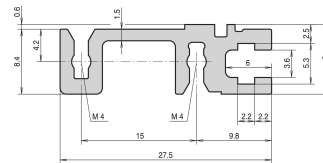

Horizontal Rail, Rear, Type H-ST, Heavy, Standard, 40 HP

KATALOGNUMMER

34560-540

Combinations of horizontal rails and side panels

	„H“ - can be combined	„ST“ - combination not recommended	„ST“ - combination not recommended	„ST“ - combination not recommended
Horizontal rail	-	+	+	+
Horizontal rail	+	+	+	+
Horizontal rail	+	+	-	-
Side panel	Light 1.0	Medium 1.0	Heavy 1.0	Super 1.0

Legend: + = possible, - = not possible

The horizontal rail, type ST enables the isolated assembly of a backplane. The isolation is done by an insulation strip.

CERTIFICERINGER

FUNKTIONER

For indirect backplane mounting with insulation strip

Standard where mechanical demands are high (H-ST)

Mounting top and bottom

< 28 HP not printed

Aluminum extrusion, anodized finish, conductive contact surface, with HP markings

PRODUKTEGENSKABER

Rack Width: 40HP