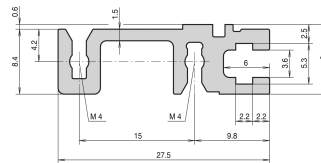

Horizontal Rail, Rear, Type H-ST, Heavy, Standard, 42 HP

KATALOGNUMMER

34560-542

Combinations of horizontal rails and side panels

	„H“ - can be combined	„ST“ - combination not recommended	„ST“ - combination not recommended	„ST“ - combination not recommended
Horizontal rail	-	+	+	+
Horizontal rail	+	+	+	+
Horizontal rail	+	+	-	-
Side panel	Light 1.0	Medium 1.0	Heavy 1.0	Super 1.0

The horizontal rail, type ST enables the isolated assembly of a backplane. The isolation is done by an insulation strip.

CERTIFICERINGER

FUNKTIONER

For indirect backplane mounting with insulation strip

Standard where mechanical demands are high (H-ST)

Mounting top and bottom

< 28 HP not printed

Aluminum extrusion, anodized finish, conductive contact surface, with HP markings

PRODUKTEGENSKABER

Rack Width: 42HP

Pakke mængde: 1

Finish: Anodized

Length: 218.44mm