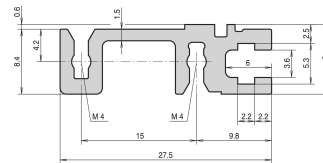

Horizontal Rail, Rear, Type H-ST, Heavy, Standard, 63 HP

KATALOGNUMMER

34560-563

Combinations of horizontal rails and side panels

	„H“ - can be combined	„ST“ - combination not recommended	„ST“ - combination not recommended	„ST“ - combination not recommended
Horizontal rail	-	+	+	+
Horizontal rail	+	+	+	+
Horizontal rail	+	+	-	-
Side panel	Light 1.0	Medium 1.0	Heavy 1.0	Super 1.0

The horizontal rail, type ST enables the isolated assembly of a backplane. The isolation is done by an insulation strip.

CERTIFICERINGER

FUNKTIONER

For indirect backplane mounting with insulation strip

Standard where mechanical demands are high (H-ST)

Mounting top and bottom

< 28 HP not printed

Aluminum extrusion, anodized finish, conductive contact surface, with HP markings

PRODUKTEGENSKABER

Rack Width: 63HP

Pakke mængde: 1

Finish: Anodized

Length: 325.12mm