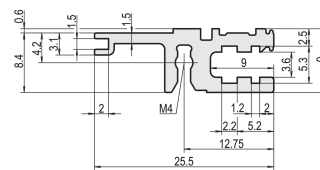

Horizontal Rail, Rear, Type L-VT, Light, 1000 mm

KATALOGNUMMER

34560-601

Combinations of horizontal rails and side panels

⊕ = can be combined, ⊖ = combination not recommended

Aluminum	-	+	+	+
Aluminum	+	+	+	+
Aluminum	+	+	-	-
Horizontal rail				
Side panel	Light 1	Medium 2	Heavy 3 H	Flagged 4 B

Ally from rail

The horizontal rail, type VT enables the direct assembly of a backplane.

CERTIFICERINGER

FUNKTIONER

For direct backplane mounting

Recessed installation for low mechanical demands (L-VT)

Mounting top and bottom

Aluminum extrusion, anodized finish, conductive contact surface

PRODUKTEGENSKABER

Rack Width: 195HP

Pakke mængde: 1

Finish: Anodized

Length: 1000mm

Materiale: Aluminium

Produktfamilie: EuropacPRO; RatiopacPRO; RatiopacPRO AIR; CompacPRO; PropacPRO