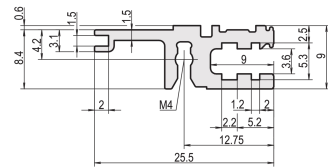

# Horizontal Rail, Rear, Type L-VT, Light, 42 HP

**KATALOGNUMMER**

**34560-642**

Combinations of horizontal rails and side panels

		+ = can be combined, - = combination not recommended			
Horizontal rail		-	+	+	+
Horizontal rail		+	+	+	+
Horizontal rail		+	+	-	-
Horizontal rail					
Side panel					
		Light 1-F	Fluorescent 1-F	Heavy 1-F	Rugged 1-F

The horizontal rail, type VT enables the direct assembly of a backplane.

**CERTIFICERINGER**

**FUNKTIONER**

For direct backplane mounting

Recessed installation for low mechanical demands (L-VT)

Mounting top and bottom

Aluminum extrusion, anodized finish, conductive contact surface

**PRODUKTEGENSKABER**

Rack Width: 42HP

Pakke mængde: 1

Finish: Anodized

Length: 218.44mm

Materiale: Aluminium

Produktfamilie: EuropacPRO; RatiopacPRO; RatiopacPRO AIR; CompacPRO; PropacPRO