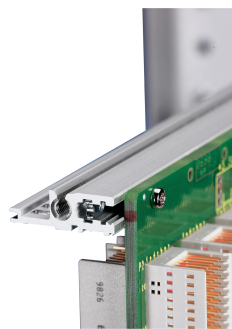

Horizontal Rail, Rear, Type H-VT, Heavy, 1000 mm

KATALOGNUMMER

34560-701

Combinations of horizontal rails and side panels

		+ = can be combined, - = combination not recommended			
RAILTYPE 1		-	+	+	+
RAILTYPE 2		+	+	+	+
RAILTYPE 3		+	+	-	-
Horizontal rail					
Side panel					
		Light 1	Medium 2	Heavy 3	Flagged 4

The horizontal rail, type VT enables the direct assembly of a backplane.

CERTIFICERINGER

FUNKTIONER

For direct backplane mounting

Mounting top and bottom

Recessed installation for high mechanical demands (H-VT)

Aluminum extrusion, anodized finish, conductive contact surface

PRODUKTEGENSKABER

Rack Width: 195HP

Pakke mængde: 1

Finish: Anodized

Length: 1000mm

Materiale: Aluminium

Produktfamilie: EuropacPRO; RatiopacPRO; RatiopacPRO AIR; CompacPRO; PropacPRO