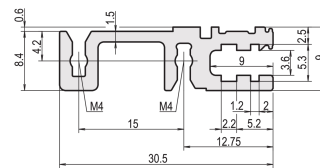

Horizontal Rail, Rear, Type H-VT, Heavy, 1000 mm

KATALOGNUMMER

34560-701

Combinations of horizontal rails and side panels

		+ = can be combined, - = combination not recommended			
RAILTYPE 1		-	+	+	+
RAILTYPE 2		+	+	+	+
RAILTYPE 3		+	+	-	-
Horizontal rail					
Side panel					
		Light 1	Medium 2	Heavy 3	Flagged 4

The horizontal rail, type VT enables the direct assembly of a backplane.

CERTIFICERINGER

FUNKTIONER

For direct backplane mounting

Mounting top and bottom

Recessed installation for high mechanical demands (H-VT)

Aluminum extrusion, anodized finish, conductive contact surface

PRODUKTEGENSKABER

Rack Width: 195HP

Pakke mængde: 1

Finish: Anodized

Length: 1000mm

Materiale: Aluminium

Produktfamilie: EuropacPRO; RatiopacPRO; RatiopacPRO AIR; CompacPRO; PropacPRO