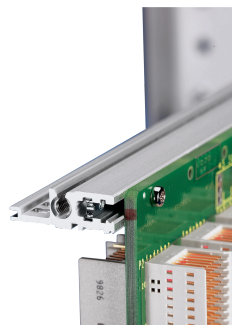

# Horizontal Rail, Rear, Type H-VT, Heavy, 40 HP

## KATALOGNUMMER

34560-740

Combinations of horizontal rails and side panels

		+ = can be combined, - = combination not recommended			
Horizontal rail		-	+	+	subcase kit required
Horizontal rail		+	subcase kit required for connection (H)	subcase kit required with subcase kit for external connection	+
Horizontal rail		+	+	-	-
Horizontal rail					
Side panel		Light 1-F	Fluorescent F	Heavy 2-F	Rugged 1-F

The horizontal rail, type VT enables the direct assembly of a backplane.

## FUNKTIONER

For direct backplane mounting

Mounting top and bottom

Recessed installation for high mechanical demands (H-VT)

Aluminum extrusion, anodized finish, conductive contact surface