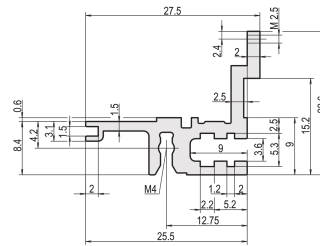

Horizontal Rail, Rear, Type L-MZ, Light, With Z-Rail, 42 HP

KATALOGNUMMER

34560-842

Combinations of horizontal rails and side panels

		+ = can be combined		- = combination not recommended	
RAILTYPE 1		-	+	+	+
RAILTYPE 2		+	+	+	+
RAILTYPE 3		+	+	-	-
Horizontal rail					
Side panel					
		Light 1	Medium 2	Heavy 3	Light 4

The horizontal rail, type light with MZ enables the use of DIN connectors. The connectors are in accordance with EN 60603-2.

CERTIFICERINGER

FUNKTIONER

For directly mounting connectors complying with EN 60603 (DIN 41612)

With Z-rail for low mechanical load (L-MZ)

Aluminum extrusion, anodized finish, conductive contact surface

PRODUKTEGENSKABER

Rack Width: 42HP

Pakke mængde: 1

Finish: Anodized

Length: 218.44mm

Materiale: Aluminium