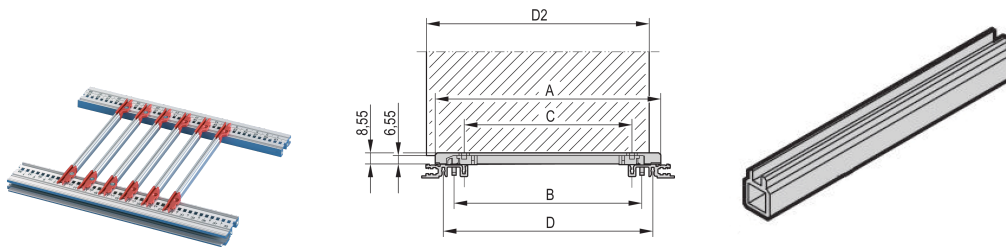

Guide Rail Multi Piece, Mid-Piece, Aluminum Extrusion, 340 mm, 2 mm Groove Width, 10 Pieces

KATALOGNUMMER

34560-894

Guide rail mid-piece for individual multi-piece guide rails out of plastic or Aluminum extrusion. Suitable for Standard, Accessory, 4.4" PCB types and end pieces with coding.

CERTIFICERINGER

FUNKTIONER

Middle profile for mounting guide rails for 2 mm groove width

2 plastic end pieces are required; these are pushed on to both ends of the middle profile

Guide rails can be clipped into horizontal rails (Al extrusion) or into 1.5 mm thick plates

Storage temperature: from -40 °C ... 130 °C

PRODUKTEGENSKABER

Product Type: Guide Rail

Produktfamilie: EuropacPRO; RatiopacPRO; RatiopacPRO AIR; CompacPRO; PropacPRO; MultipacPRO; Inpac

Type: Middle Section

Works With: Subracks; Cases; Chassis

Board Depth: 340mm

Groove Width: 2

Materiale: Aluminium

Farve: Silver

Pakke mængde: 1

Finish: Anodized

Net Weight: 0.017kg