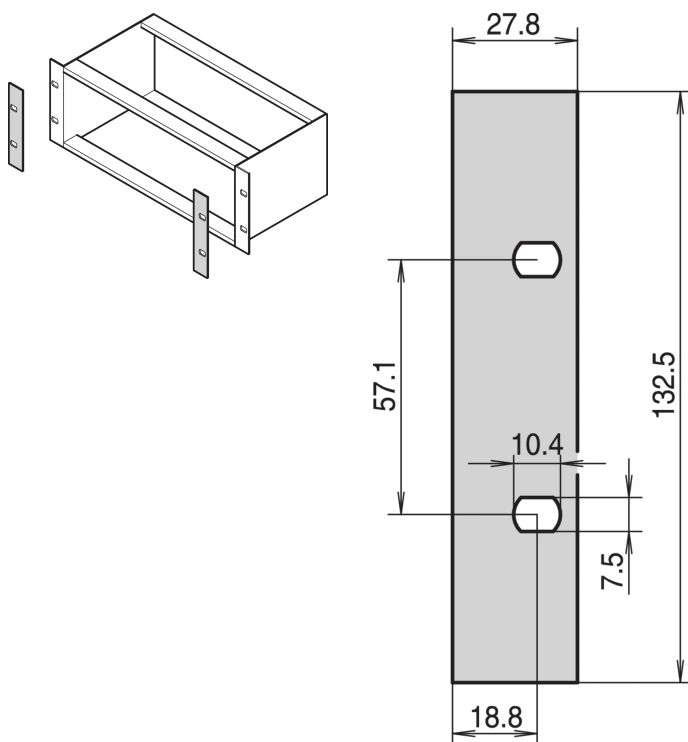

## KATALOGNUMMER

**34561-197**

As decorative finish for the 19" bracket type L.

## FUNKTIONER

As decorative finish for the 19" bracket (if front panels are to be used in the subrack)

## PRODUKTEGENSKABER

Rack Height: 3U

Pakke mængde: 1

Finish: Anodized

Materiale: Aluminium

Produktfamilie: EuropacPRO

Product Type: Side Panel

Works With: Subracks