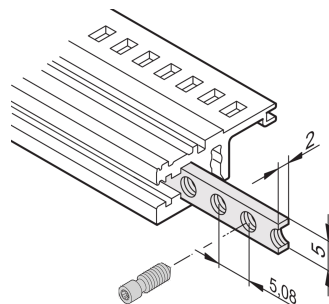

Horizontal Rails Threaded Insert, M2.5, 20 HP

KATALOGNUMMER

34561-320

The threaded insert is a metal strip with thread M2.5 and allows the fixing of front panels.

CERTIFICERINGER

FUNKTIONER

The collar screws used for fixing partial-width front panels must be 12.3 mm long

Usable for all horizontal rails

PRODUKTEGENSKABER

Rack Width: 20HP

Pakke mængde: 1

Finish: Forzinket Stål

Length: 106.18mm

Materiale: Stål

Produktfamilie: EuropacPRO; RatiopacPRO; RatiopacPRO AIR; CompacPRO; PropacPRO; Inpac

Product Type: Threaded Insert

Works With: Subracks; Cases

YDERLIGERE PRODUKTOPLYSNINGER

Please take into consideration that deliveries may be carried out in the stated SPQs (SPQ, e.g. 5 pieces, 10 pieces, 50 pieces, etc.). Differing order quantities (e.g. 2 pieces) may be changed to the next possible delivery quantity = Standard Pack Quantity.