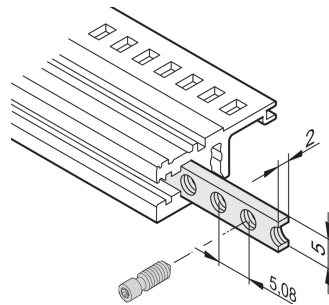

## KATALOGNUMMER

**34561-328**

The threaded insert is a metal strip with thread M2.5 and allows the fixing of front panels.

## FUNKTIONER

The collar screws used for fixing partial-width front panels must be 12.3 mm long

Usable for all horizontal rails

## PRODUKTEGENSKABER

Rack Width: 28HP

Pakke mængde: 1

Finish: Forzinket Stål

Length: 146.82mm

Materiale: Stål

Produktfamilie: EuropacPRO; RatiopacPRO; RatiopacPRO AIR; CompacPRO; PropacPRO; Inpac

Product Type: Threaded Insert