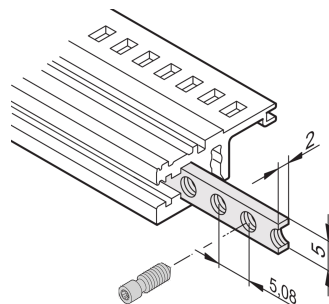

Horizontal Rails Threaded Insert, M2.5, 42 HP

KATALOGNUMMER

34561-342

The threaded insert is a metal strip with thread M2.5 and allows the fixing of front panels.

CERTIFICERINGER

FUNKTIONER

The collar screws used for fixing partial-width front panels must be 12.3 mm long

Usable for all horizontal rails

PRODUKTEGENSKABER

Rack Width: 42HP

Pakke mængde: 1

Finish: Forzinket Stål

Length: 217.94mm

Materiale: Stål

Produktfamilie: EuropacPRO; RatiopacPRO; RatiopacPRO AIR; CompacPRO; PropacPRO; Inpac

Product Type: Threaded Insert

Works With: Subracks; Cases

Net Weight: 0.014kg

YDERLIGERE PRODUKTOPLYSNINGER

Please take into consideration that deliveries may be carried out in the stated SPQs (SPQ, e.g. 5 pieces, 10 pieces, 50 pieces, etc.). Differing order quantities (e.g. 2 pieces) may be changed to the next possible delivery quantity = Standard Pack Quantity.