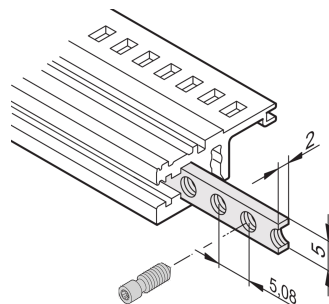

Horizontal Rails Threaded Insert, M2.5, 63 HP

KATALOGNUMMER

34561-363

The threaded insert is a metal strip with thread M2.5 and allows the fixing of front panels.

CERTIFICERINGER

FUNKTIONER

The collar screws used for fixing partial-width front panels must be 12.3 mm long

Usable for all horizontal rails

PRODUKTEGENSKABER

Rack Width: 84HP

Pakke mængde: 1

Finish: Forzinket Stål

Length: 324.62mm

Materiale: Stål

Produktfamilie: EuropacPRO; RatiopacPRO; RatiopacPRO AIR; CompacPRO; PropacPRO; Inpac

Product Type: Threaded Insert

Works With: Subracks; Cases

YDERLIGERE PRODUKTOPLYSNINGER

Please take into consideration that deliveries may be carried out in the stated SPQs (SPQ, e.g. 5 pieces, 10 pieces, 50 pieces, etc.). Differing order quantities (e.g. 2 pieces) may be changed to the next possible delivery quantity = Standard Pack Quantity.