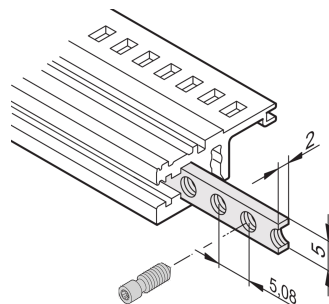

Horizontal Rails Threaded Insert, M2.5, 84 HP

KATALOGNUMMER

34561-384

The threaded insert is a metal strip with thread M2.5 and allows the fixing of front panels.

CERTIFICERINGER

FUNKTIONER

The collar screws used for fixing partial-width front panels must be 12.3 mm long

Usable for all horizontal rails

PRODUKTEGENSKABER

Rack Width: 84HP

Pakke mængde: 1

Finish: Forzinket Stål

Length: 431.3mm

Materiale: Stål

Produktfamilie: EuropacPRO; RatiopacPRO; RatiopacPRO AIR; CompacPRO; PropacPRO; Inpac

Product Type: Threaded Insert

Works With: Subracks; Cases

Net Weight: 0.028kg

YDERLIGERE PRODUKTOPLYSNINGER

Please take into consideration that deliveries may be carried out in the stated SPQs (SPQ, e.g. 5 pieces, 10 pieces, 50 pieces, etc.). Differing order quantities (e.g. 2 pieces) may be changed to the next possible delivery quantity = Standard Pack Quantity.