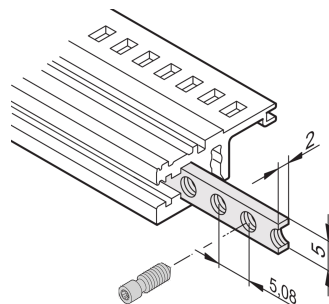

Horizontal Rails Threaded Insert, M3

KATALOGNUMMER

34561-484

The threaded insert is a metal strip with thread M3 and allows the fixing of front panels.

CERTIFICERINGER

FUNKTIONER

The collar screws used for fixing partial-width front panels must be 12.3 mm long

Usable for all horizontal rails

PRODUKTEGENSKABER

Product Type: Threaded Insert

Produktfamilie: EuropacPRO; RatiopacPRO; RatiopacPRO AIR; CompacPRO; PropacPRO; Inpac

Works With: Subracks; Cases

Rack Width: 84HP

Materiale: Stål

Pakke mængde: 1

Length: 431.3mm

Finish: Forzinket Stål

Net Weight: 0.02kg

YDERLIGERE PRODUKTOPLYSNINGER

Please take into consideration that deliveries may be carried out in the stated SPQs (SPQ, e.g. 5 pieces, 10 pieces, 50 pieces, etc.). Differing order quantities (e.g. 2 pieces) may be changed to the next possible delivery quantity = Standard Pack Quantity.