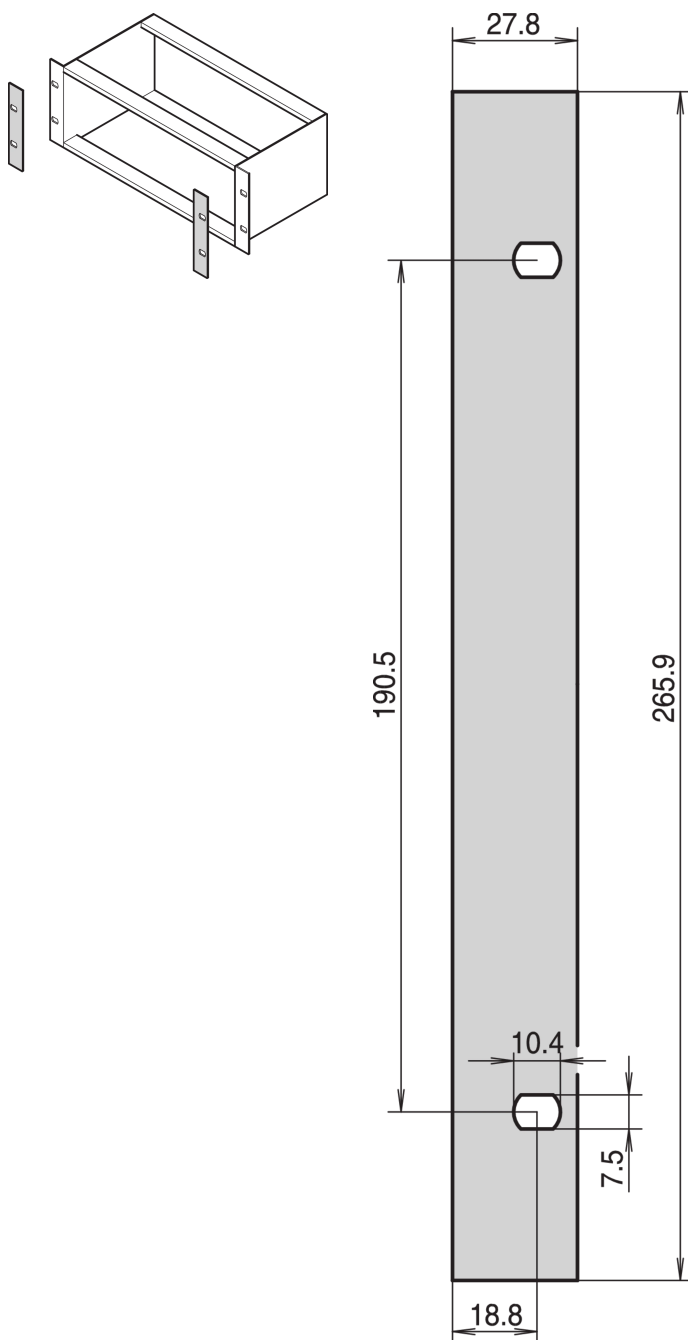

EuropacPRO Front Cover for Side Panel Type L, 6 U

KATALOGNUMMER

34561-497

As decorative finish for the 19" bracket type L.

FUNKTIONER

As decorative finish for the 19" bracket (if front panels are to be used in the subrack)

PRODUKTEGENSKABER

Rack Height: 6U

Pakke mængde: 1

Finish: Anodized

Materiale: Aluminium

Produktfamilie: EuropacPRO

Product Type: Side Panel

Works With: Subracks