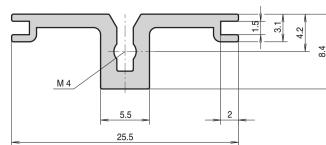

Horizontal Rail Rear, Type AB for Rear I/O Board Guides, 20 HP

KATALOGNUMMER

34561-520

Combinations of horizontal rails and side panels

„+“ can be combined, „-“ combination not recommended

	Subrack 1 HP	Subrack 2 HP	Subrack 3 HP	Subrack 4 HP
Subrack 1 HP	-	+	+	+
Subrack 2 HP	+	+	+	+
Subrack 3 HP	+	+	-	-
Subrack 4 HP	+	+	-	-
Horizontal rail	Light 1 HP	Dark 2 HP	Heavy 3 HP	Rugged 4 HP