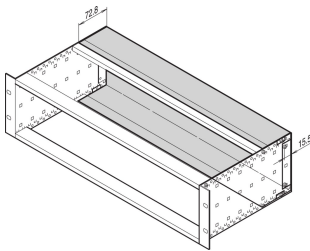

EuropacPRO Rear Hood for Stainless Steel EMC Gasket, 3 U, 42 HP

KATALOGNUMMER

34561-750

The rear hood is used as a shielded rear boundary and requires 60 mm space. Therefore if the rear hood is used, the side panel depth must be 60 mm greater than the board depth. Contact between the rear hood and the horizontal rails is established by the stainless steel contact strip for the cover plate. Thus no additional EMC sealing is necessary. Rear hood cannot be used simultaneously with rear corner profile.

CERTIFICERINGER

FUNKTIONER

The rear hood is used as a shielded rear boundary. The rear hood requires 60 mm space. Therefore if the rear hood is used, the side panel depth must be 60 mm greater than the board depth. Example: For a board depth of 160 mm a side panel (with rear hood) of 235 mm (175 mm + 60 mm) is used

Contact between the rear hood and the horizontal rails is established by the stainless steel contact strip for the cover plate. Thus no additional EMC sealing is necessary

Rear hood cannot be used simultaneously with rear corner profile

For EMC-shielding please order EMC gasket for horizontal rail separately.

PRODUKTEGENSKABER

Rack Height: 3U

Rack Width: 42HP

Pakke mængde: 1

Finish: Passivated

Materiale: Aluminium

Produktfamilie: EuropacPRO