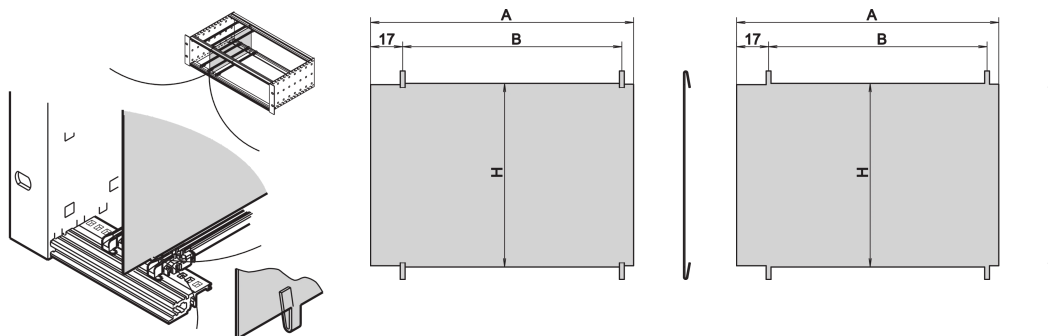

## KATALOGNUMMER

**34562-761**

The divider plate enables the user to create a separate area inside a subrack or case. The plate can be clipped into the perforation of the horizontal rails. The subracks or cases have to be disassembled if the plate will be assembled.

## FUNKTIONER

Mounts by clipping into horizontal rails

Space requirement on component side: 2.0 mm

Fitting depends on gasketing method (stainless steel/textile gasket)

## PRODUKTEGENSKABER

Rack Height: 3U

Pakke mængde: 1

Dybde: 160mm

Length: 160mm

Materiale: Stainless Steel

Produktfamilie: EuropacPRO

Product Type: Side Panel