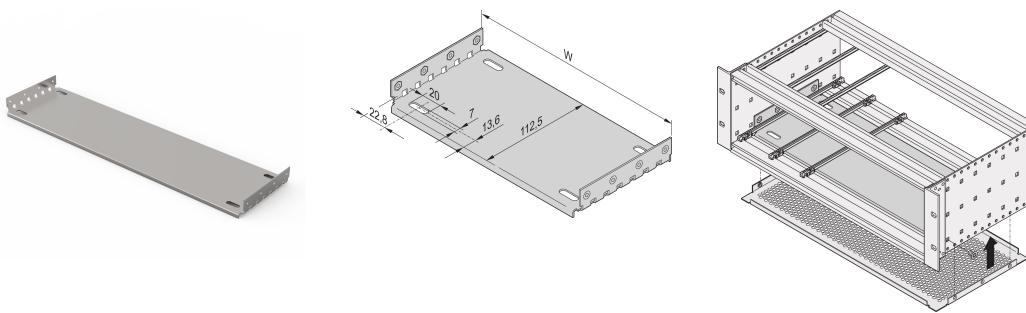

EuropacPRO Mounting Plate for Use With Cover Plate, 63 HP, 160 mm Board Length

KATALOGNUMMER

34563-003

Material	HP	W	D
34563001	28	146,87	112,50
34563009	28	146,87	172,50
34563002	42	217,99	112,50
34563014	42	217,99	172,50
34563003	63	324,67	112,50
34563019	63	324,67	172,50
34563004	84	431,35	112,50
34563024	84	431,35	172,50
34563026	84	431,35	232,50
34563028	84	431,35	292,50
34563042	84	431,35	352,50
34563044	84	431,35	412,50

Mounting plate for use with cover plates for installation and fixing of heavy components. Full width mounting plates (as wide as the subrack or the system case) are fixed to the side panels. The partial width mounting plates are fixed to the side panel and horizontal rail by means of an assembly strip.

Guide rails Type 4,4" and type strengthened cannot be used in combination with a mounting plate. Top / bottom cover which will be inserted into the groove of the light (type L) horizontal rails cannot be used in combination with a mounting plate.

CERTIFICERINGER

FUNKTIONER

For installation and fixing of heavy components

Mounting plate, full width: The mounting plate is as wide as the subrack/system case and is fixed to the side panels

A guide rail can be fitted in first and last slot position