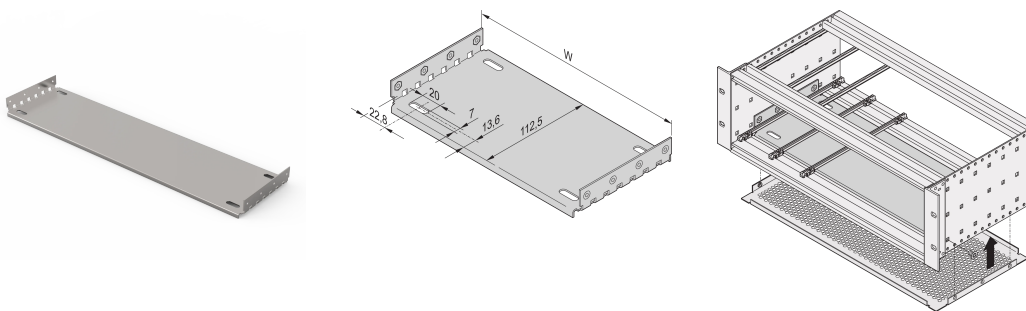

EuropacPRO Mounting Plate for Use With Cover Plate, 84 HP, 280 mm Board Length

KATALOGNUMMER

34563-026

Material	HP	W	D
34563001	28	146,87	112,50
34563009	28	146,87	172,50
34563002	42	217,99	112,50
34563014	42	217,99	172,50
34563003	63	324,67	112,50
34563019	63	324,67	172,50
34563004	84	431,35	112,50
34563024	84	431,35	172,50
34563026	84	431,35	232,50
34563028	84	431,35	292,50
34563042	84	431,35	352,50
34563044	84	431,35	412,50

Mounting plate for use with cover plates for installation and fixing of heavy components. Full width mounting plates (as wide as the subrack or the system case) are fixed to the side panels. The partial width mounting plates are fixed to the side panel and horizontal rail by means of an assembly strip.

Guide rails Type 4,4" and type strengthened cannot be used in combination with a mounting plate. Top / bottom cover which will be inserted into the groove of the light (type L) horizontal rails cannot be used in combination with a mounting plate.

FUNKTIONER

For installation and fixing of heavy components

Mounting plate, full width: The mounting plate is as wide as the subrack/system case and is fixed to the side panels

A guide rail can be fitted in first and last slot position