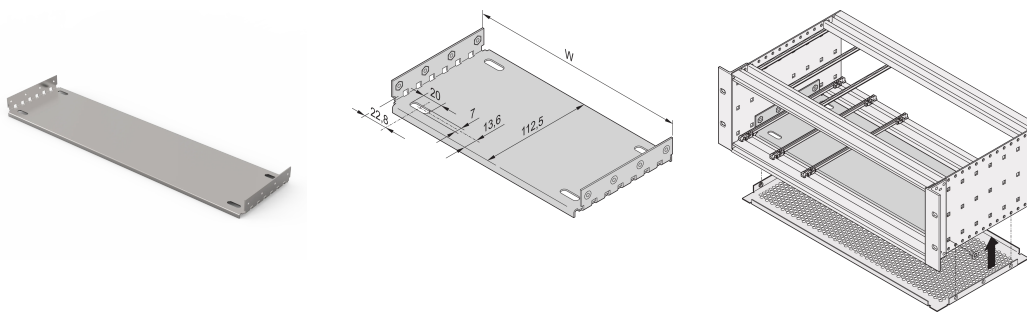

EuropacPRO Mounting Plate for Use With Cover Plate, 84 HP, 400 mm Board Length

KATALOGNUMMER

34563-042

Material	HP	W	D
34563001	28	146,87	112,50
34563009	28	146,87	172,50
34563002	42	217,99	112,50
34563014	42	217,99	172,50
34563003	63	324,67	112,50
34563019	63	324,67	172,50
34563004	84	431,35	112,50
34563024	84	431,35	172,50
34563026	84	431,35	232,50
34563028	84	431,35	292,50
34563042	84	431,35	352,50
34563044	84	431,35	412,50

Mounting plate for use with cover plates for installation and fixing of heavy components. Full width mounting plates (as wide as the subrack or the system case) are fixed to the side panels. The partial width mounting plates are fixed to the side panel and horizontal rail by means of an assembly strip.

Guide rails Type 4,4" and type strengthened cannot be used in combination with a mounting plate. Top / bottom cover which will be inserted into the groove of the light (type L) horizontal rails cannot be used in combination with a mounting plate.

FUNKTIONER

For installation and fixing of heavy components

Mounting plate, full width: The mounting plate is as wide as the subrack/system case and is fixed to the side panels

A guide rail can be fitted in first and last slot position