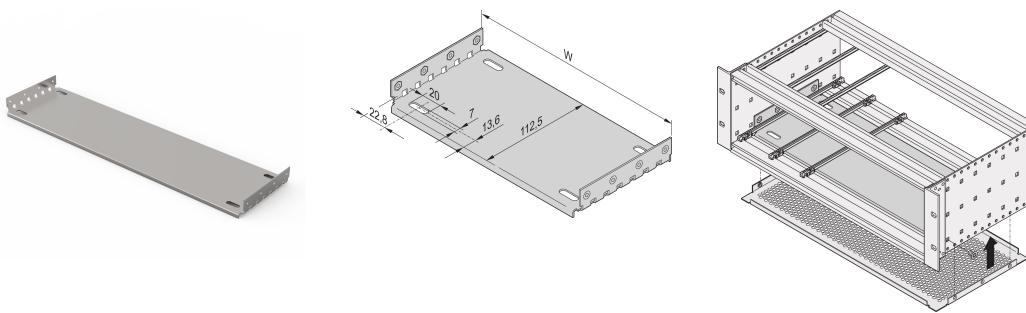

EuropacPRO Mounting Plate for Use With Cover Plate, 84 HP, 460 mm Board Length

KATALOGNUMMER

34563-044

Material	HP	W	D
34563001	28	146,87	112,50
34563009	28	146,87	172,50
34563002	42	217,99	112,50
34563014	42	217,99	172,50
34563003	63	324,67	112,50
34563019	63	324,67	172,50
34563004	84	431,35	112,50
34563024	84	431,35	172,50
34563026	84	431,35	232,50
34563028	84	431,35	292,50
34563042	84	431,35	352,50
34563044	84	431,35	412,50

Mounting plate for use with cover plates for installation and fixing of heavy components. Full width mounting plates (as wide as the subrack or the system case) are fixed to the side panels. The partial width mounting plates are fixed to the side panel and horizontal rail by means of an assembly strip.

Guide rails Type 4,4" and type strengthened cannot be used in combination with a mounting plate. Top / bottom cover which will be inserted into the groove of the light (type L) horizontal rails cannot be used in combination with a mounting plate.

FUNKTIONER

For installation and fixing of heavy components

Mounting plate, full width: The mounting plate is as wide as the subrack/system case and is fixed to the side panels

A guide rail can be fitted in first and last slot position