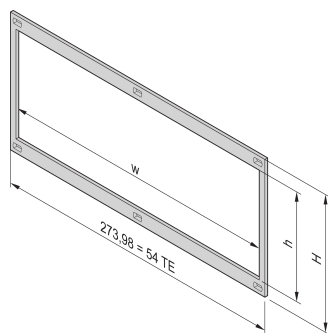

Front Frame, Unshielded for Horizontal Boards Mounting, 3 U, 20 HP

KATALOGNUMMER

34564-108

Front frame installation provides the contact between subracks and assemblies. It must be used if a customer has selected a horizontal board mounting Kit.

CERTIFICERINGER

FUNKTIONER

Front frame, Unshielded, for horizontal board mounting

PRODUKTEGENSKABER

Rack Height: 3U

Rack Width: 20HP

Pakke mængde: 1

Finish: Anodized

Materiale: Aluminium

Produktfamilie: EuropacPRO

Product Type: Side Panel