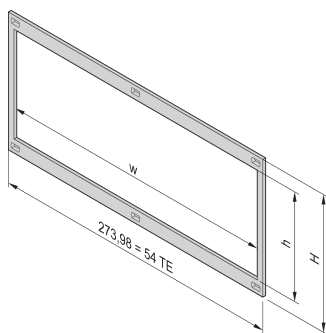

Front Frame, Unshielded for Horizontal Boards Mounting, 4 U, 28 HP

KATALOGNUMMER

34564-208

Front frame installation provides the contact between subracks and assemblies. It must be used if a customer has selected a horizontal board mounting Kit.

CERTIFICERINGER

FUNKTIONER

Front frame, Unshielded, for horizontal board mounting

PRODUKTEGENSKABER

Rack Height: 4U

Rack Width: 28HP

Pakke mængde: 1

Finish: Anodized