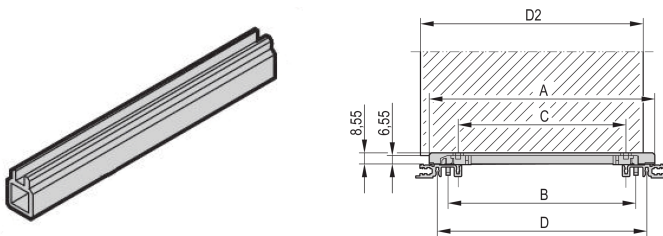

Guide Rail Multi Piece, Mid-Piece, Plastic Extrusion, 160 mm, 2 mm Groove Width, Grey, 10 Pieces

KATALOGNUMMER

34564-891

Guide rail mid-piece for individual multi-piece guide rails out of plastic or Aluminum extrusion. Suitable for Standard, Accessory, 4.4" PCB types and end pieces with coding.

CERTIFICERINGER

FUNKTIONER

Middle profile for mounting guide rails for 2 mm groove width

2 plastic end pieces are required; these are pushed on to both ends of the middle profile

Guide rails can be clipped into horizontal rails (Al extrusion) or into 1.5 mm thick plates

Storage temperature: from -40 °C ... 130 °C

PRODUKTEGENSKABER

Materiale: PVC

Farve: Grey

Pakke mængde: 1

Board Depth: 160mm

Groove Width: 2

Farvekode: RAL 7035

Delivery may be in Standard Pack Quantity (SPQ). Pricing is per individual item.

One guide rail consists of 1 pair of head pieces and 1 profile piece.

Please take into consideration that deliveries may be carried out in the stated SPQs (SPQ, e.g. 5 pieces, 10 pieces, 50 pieces, etc.). Differing order quantities (e.g. 2 pieces) may be changed to the next possible delivery quantity = Standard Pack Quantity.