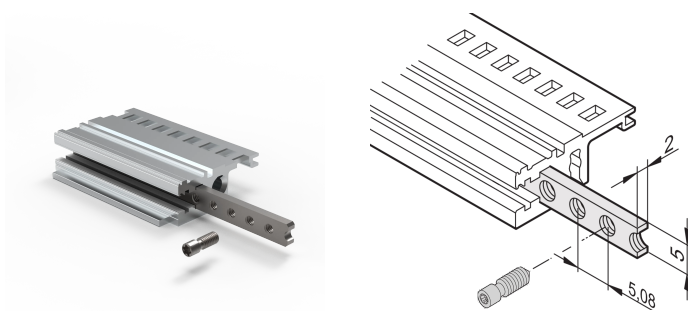

Horizontal Rails Threaded Insert, M2.5, 1000 mm

KATALOGNUMMER

34565-196

The threaded insert is a metal strip with thread M2.5 and allows the fixing of front panels.

CERTIFICERINGER

FUNKTIONER

The collar screws used for fixing partial-width front panels must be 12.3 mm long

Usable for all horizontal rails

PRODUKTEGENSKABER

Rack Width: 196HP

Pakke mængde: 1

Finish: Forzinket Stål

Length: 1000.26mm

Materiale: Stål

Produktfamilie: EuropacPRO; RatiopacPRO; RatiopacPRO AIR; CompacPRO; PropacPRO; Inpac

Product Type: Threaded Insert

YDERLIGERE PRODUKTOPLYSNINGER

Please take into consideration that deliveries may be carried out in the stated SPQs (SPQ, e.g. 5 pieces, 10 pieces, 50 pieces, etc.). Differing order quantities (e.g. 2 pieces) may be changed to the next possible delivery quantity = Standard Pack Quantity.