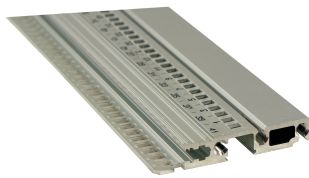

Horizontal Rail, Front, Type R-LD, Rugged, Long Lip, 20 HP

KATALOGNUMMER

34566-320

Combinations of horizontal rails and side panels

„+“ can be combined, „-“ combination not recommended

	Light 1	Flexibel 2	Heavy 3 HP	Rugged 4 HP
Horizontal rail	+	+	+	+
Vertical rail	+	+	+	+
HP 1	+	+	-	-
HP 2	+	+	-	-
HP 3	+	+	-	-
HP 4	+	+	-	-

The rugged horizontal rail type can handle shock and vibration up to 25 g. It enables the use of IEEE handles.

CERTIFICERINGER

FUNKTIONER

Type R-LD "rugged" horizontal rails with 3-hole fixing for increased robustness

For insertion/extraction of CompactPCI or, VME64x boards

With HP units printed from 28 HP upwards

Length 20, 28, 40, 42, 63, 84 HP or 1000 mm

Aluminum extrusion, anodized finish, conductive contact surface, with HP markings

PRODUKTEGENSKABER

Rack Width: 20HP

Pakke mængde: 1

Finish: Anodized

Length: 106.68mm

Materiale: Aluminium

Produktfamilie: EuropacPRO

Product Type: Horizontal Rail