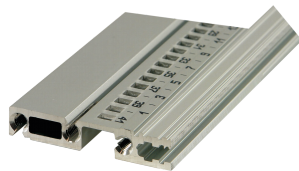

# Horizontal Rail, Rear, Type R-VT, Rugged, 1000 mm

## KATALOGNUMMER

**34566-701**

Combinations of horizontal rails and side panels

„+“ can be combined, „-“ combination not recommended

	Light 1.0	Flexibel 1	Heavy 2.0	Rugged 2.0
Horizontal rail	+	+	+	+
Light 1.0	+	+	-	-
Flexibel 1	+	+	+	+
Heavy 2.0	+	+	+	+
Rugged 2.0	+	+	+	+

Light 1.0

The horizontal rail, type rugged VT enables the direct assembly of a backplane.

## FUNKTIONER

Type R-VT "rugged" horizontal rail with 3-hole fixing for increased robustness

Aluminum extrusion, anodized finish, conductive contact surface