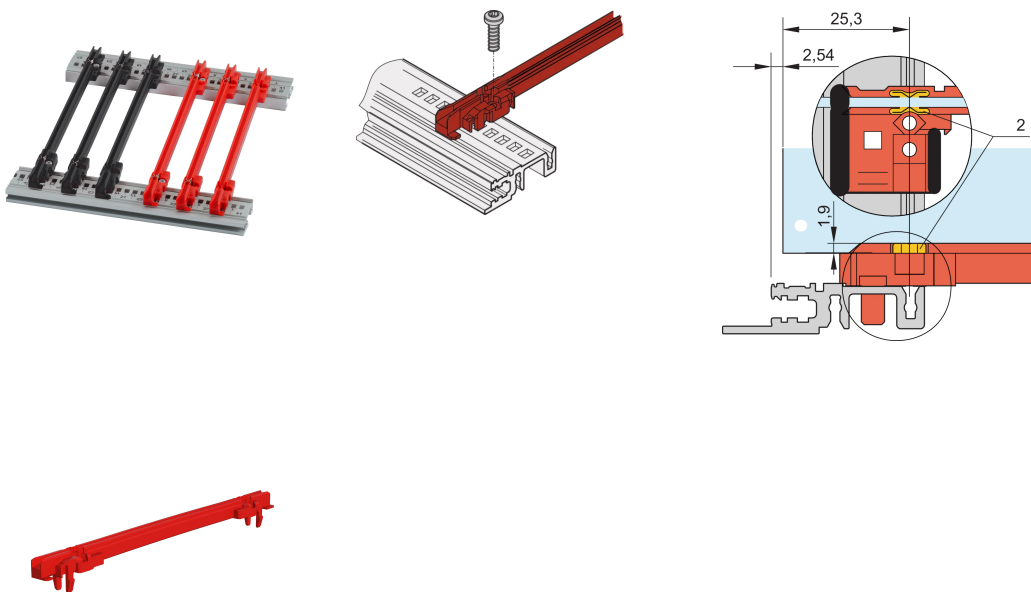

Guide Rail Standard Type, PC, 70 mm, 2 mm Groove Width, Red

KATALOGNUMMER

34568-230

New generation of accessory type guide rails for PCBs or plug-in units. Forms a reliable interface between the subrack mechanics and the sub-assemblies.

CERTIFICERINGER

FUNKTIONER

NEW generation Standard type plastic guide rails for reliable retention of PCBs or plug-in units

Significantly increased stability, due to a optimized design and high quality material (PC)

Improved fire safety properties, fulfills EN 45545-2 requirement sets R22, R23 and R24 with HL3

"Halogen-Free", according to IEC 61249-2-21

Can be clipped into horizontal rails (Al extrusion) or into 1.5 mm thick plates

Can be bolted to the horizontal rails Type H and R for higher shock and vibration requirements

Optional ESD clip for an conductive contact between PCB and horizontal rail available

Storage temperature: from -40 °C ... 130 °C