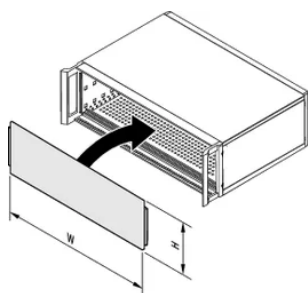

Dybde (D): 2.5mm

Finish: Anodized; Passivated

Højde (H): 172.9mm

Materiale: Aluminium

Product Type: Front Panel

Bredde (W): 426.4mm

Net Weight: 0.5kg

## DIAGRAMS