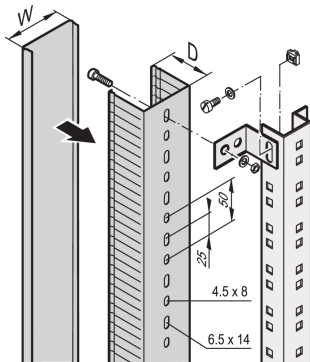

## KATALOGNUMMER

60103-010

Cable ducting in side and rear cabinet areas and mounting on cabinet uprights, depth members or C-profiles.