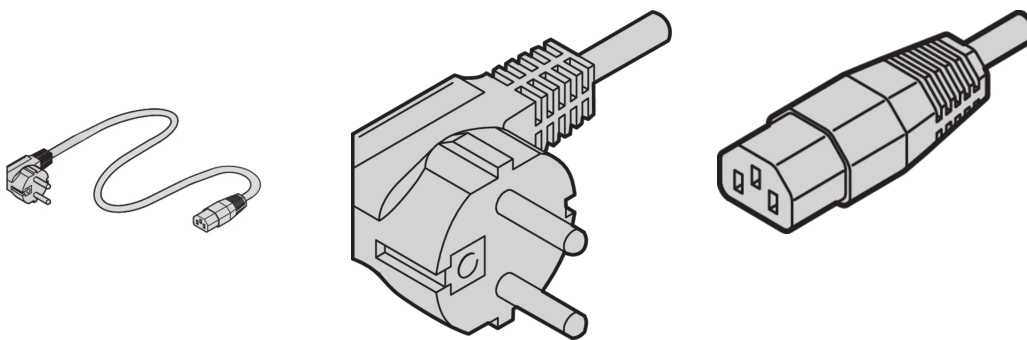

Mains Cable, SCHUKO/UTE to IEC C13, 2.5 m, Grey

KATALOGNUMMER

60103-131

nVent SCHROFF Mains cable provides practical, universal fastening with variable attachment facilities. They are general in nature and fit in to different applications like Fans, cabinet lights, etc., Industrial PC connections, Uninterruptible power supplies, Systems.

CERTIFICERINGER

FUNKTIONER

Applications: Fans, cabinet lights, Industrial PC connections, Uninterruptible power supplies and Systems

PRODUKTEGENSKABER

Input Connector: SCHUKO / UTE

Output Connector: IEC C13

Length: 2500mm

Pakke mængde: 1

Farve: Grey

Connector Type: Straight

Materiale: PVC

Product Type: Cable

Net Weight: 0.27kg

ADVARSEL