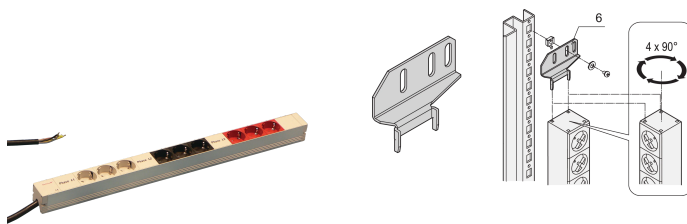

Socket Strip, SCHUKO, 3-Phase, 9 Sockets

KATALOGNUMMER

60110-219

Modular, compact PDU with SCHUKO outlets and 3-phase connection.

CERTIFICERINGER

FUNKTIONER

In accordance with DIN 57620

Socket strips with SCHUKO sockets, 3-phase

Connecting cable 2 m, open end with ferrules

3 phases, 16 A per phase

Socket strips can be rotated through all four directions (in 90° increments) during installation

Installation height 1 U

Vertical mounting

PRODUKTEGENSKABER

Product Type: Socket Strip

Stiktype: SCHUKO

Socket Quantity: 9

Farve: Grey; Black; Red