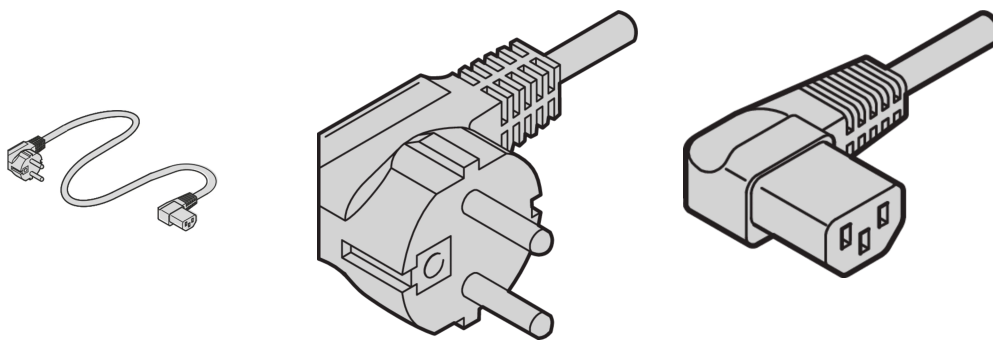

Mains Cable, SCHUKO/UTE to IEC C13-Angled, 2.5 m Grey

KATALOGNUMMER

60704-020

nVent SCHROFF Mains cable provides practical, universal fastening with variable attachment facilities. They are general in nature and fit in to different applications like Fans, cabinet lights, etc., Industrial PC connections, Uninterruptible power supplies, Systems.

CERTIFICERINGER

FUNKTIONER

Applications: Fans, cabinet lights, Industrial PC connections, Uninterruptible power supplies and Systems

PRODUKTEGENSKABER

Input Connector: SCHUKO / UTE

Output Connector: IEC C13

Length: 2500mm

Pakke mængde: 1

Farve: Grey

Connector Type: Angled

Materiale: PVC

Product Type: Cable

Gross Weight: 0.271kg

ADVARSEL