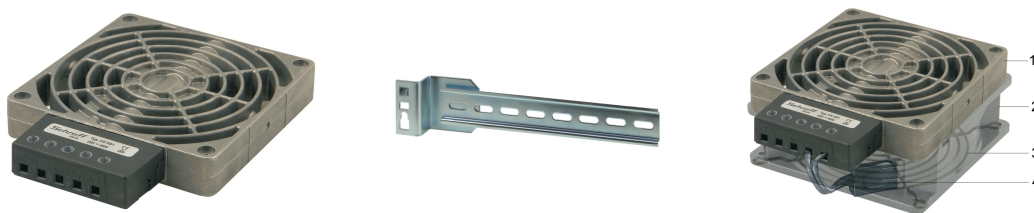

Heater 400 W, Modular, 230 VAC

KATALOGNUMMER

60715-029

Heater fan 400 W, modular.

CERTIFICERINGER

FUNKTIONER

Assembly with clip-on attachment

Fan not included; please order fan with desired air capacity separately

Modular system consisting of: heater element, fan, protective grille and connecting cable

Overheating protection through thermal switch

PRODUKTEGENSKABER

Product Type: Heater

Power: 400W

Materiale: Polycarbonate