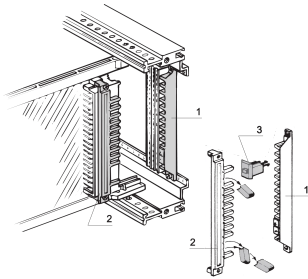

# Coding Strip for Female Connector with 2 Pins

## KATALOGNUMMER

**60800-123**

The coding is mounted on the side of a connector. With the Coding only the coded board can fit into the right slot.

## FUNKTIONER

Mechanical coding prevents a PSU being fitted on the wrong slot, space requirement 4 HP

Female strip (item 2), fitted on PSU

Coding strip (item 1) mounts on the Z/horizontal rail

Placement of coding pins (item 3) in the coding strip (item 1)