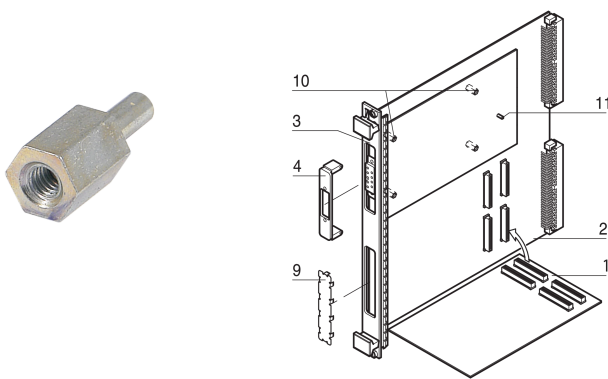

PMC Mezzanine Board Voltage Keying/Coding Pin

KATALOGNUMMER

60827-026

Voltage keying/coding pin for PMC mezzanine boards.

CERTIFICERINGER

FUNKTIONER

To prevent accidental damage when fitting mezzanine boards, keying/coding pins are bolted to the VMEbus boards to distinguish between 3.3 V and 5 V operation. The mezzanine boards have a hole drilled in the appropriate position. The keying/coding pin thus ensures that only mezzanine boards with the same operating voltage can be inserted. For double-height euroboards 2 pieces are required.

Voltage keying/coding pin for PMC mezzanine boards

PRODUKTEGENSKABER

Product Type: Coding/Keying Indicator

Produktfamilie: EuropacPRO; RatiopacPRO; CompacPRO; PropacPRO; Inpac

Type: Coding Peg

Works With: Subracks; Cases; CompactPCI Systems; CompactPCI Serial Systems; PXI

Thread Type: Metric

Materiale: Stainless Steel

Pakke mængde: 1

Dybde: 13.5mm

Højde: 5mm

Length: 13.5mm

Bredde: 5mm

YDERLIGERE PRODUKTOPLYSNINGER