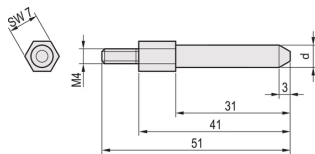

EuropacPRO Coding Peg SNCF, Diameter 6.5mm

KATALOGNUMMER

60895-018

This coding peg / pin enable a safe connection between the floating connectors used for the SNCF subracks. The Pins can be assembled into the rear frame.

CERTIFICERINGER

FUNKTIONER

This coding peg / pin enable a safe connection between the floating connectors

Torque 1.5 Nm

PRODUKTEGENSKABER

Pakke mængde: 1

Finish: Forzinket Stål

Materiale: Stål